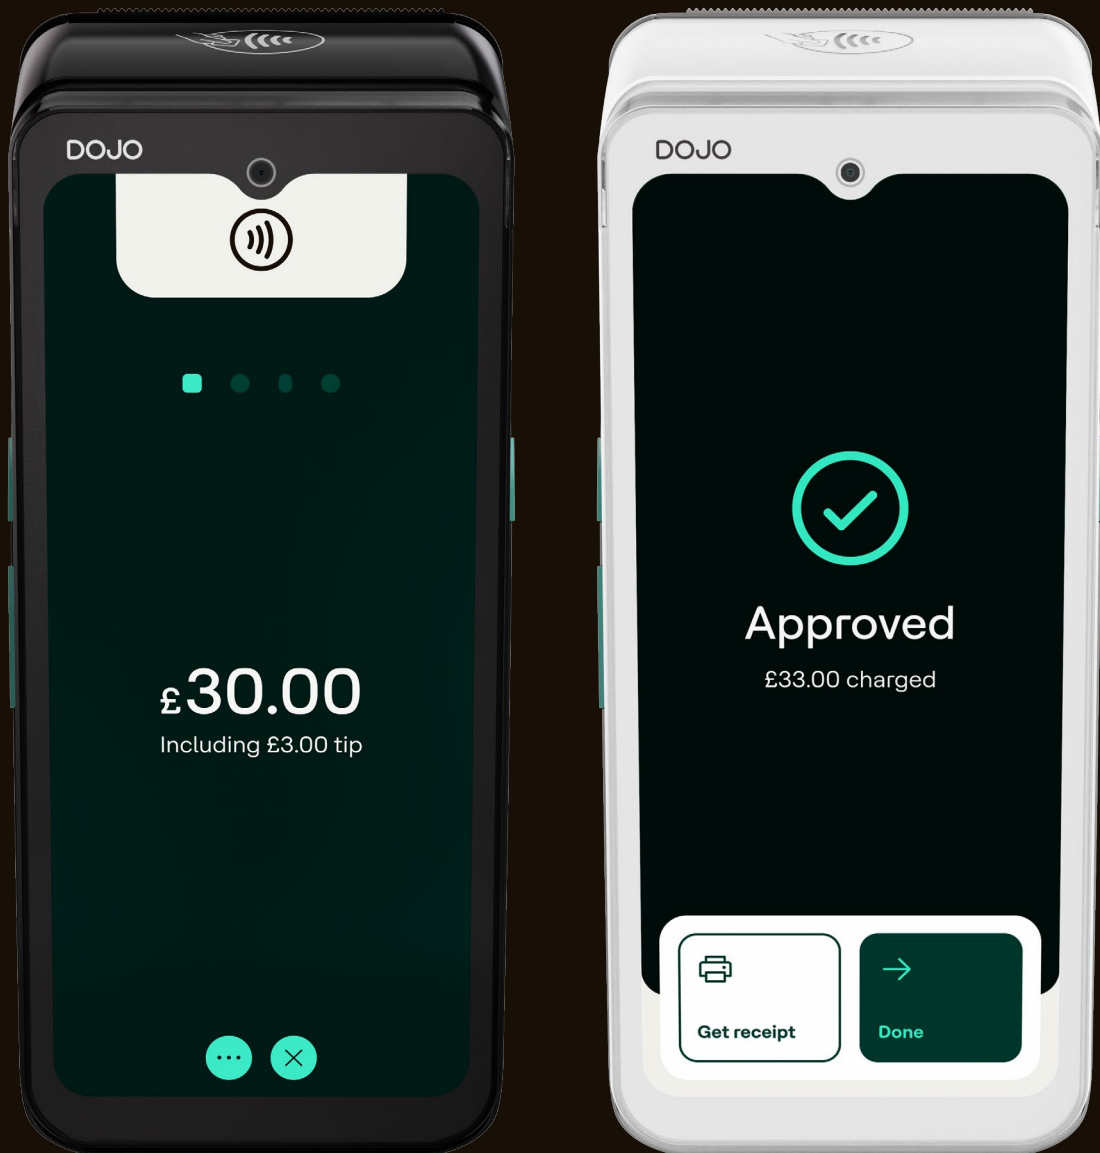

DOJO GO MAX

MAXIMISE YOUR PAYMENTS

Faster. Bigger. Bolder.

We took all the reliability, security, and simplicity of our original card machine and gave it an upgrade.

DOJO GO MAX

Technical specifications

	Form factor	Dimensions Weight	187mm x 80mm x 60.4mm 413g (including battery)
	Display	Screen size Resolution	6.5" IPS HD+ 720 x 1600 pixels
	Processor		Quad-core Cortex A53, 2.0GHz
	Memory	Internal ROM RAM	32GB eMMC Flash 3GB LPDDR4X
	Camera	Back camera Front camera	5.0 Megapixel 0.3 Megapixel
	Connectivity		4G + Wi-fi 5, 2.4GHz/ 5GHz + Bluetooth 5.0
	Location services		GPS
	USB version		USB Type C
	Power management	Battery capacity (mAh)	Up to 10 hours, 2500mAh / 6.4V
	Operating system		PayDroid Powered by Android 11
	Peripherals	Printer Physical keypad	Yes No
	Payments	Chip & Pin Contactless Magnetic Stripe	Yes Yes Yes